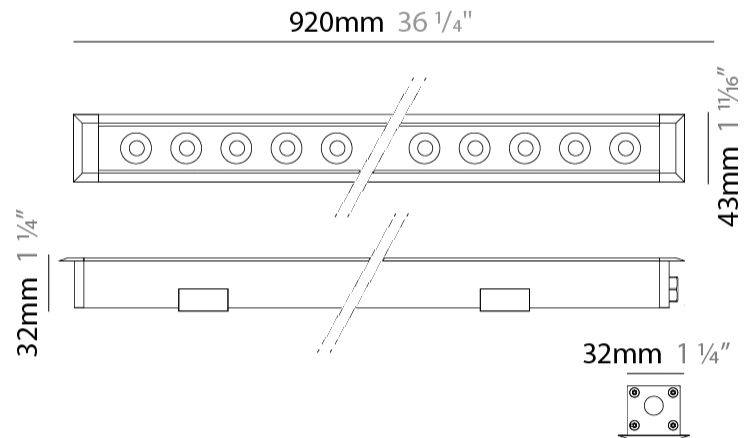

PROJECT
TYPE
SPECIFIER
QUANTITY
DATE

MINI CORNICHE RECESSED

E91640- -

base number   Finish Options   Lens Options

1. To build a product code in our configurator select the specify button on the base model # product page
2. To build a manual product code on this datasheet choose from the options listed below in blue font and add the suffix to the base model #

GENERAL

Series: Mini Corniche

Brand: Platek

Division: Exterior

Mounting Type: Recessed

Mounting Location: In-Ground

Subcategory: Walk Over

PHYSICAL

Shape: Rectangle

Length (mm): 920

Length (in): 36 1/4

Width (mm): 43

Width (in): 1 5/8

Height (mm): 32

Diffuser: Tempered Glass - 5mm / 3/16" thick

Gasket: Gore-Tex valve to prevent condensation inside the fitting.

Fixture Finish: [BLK](#) / [WHI](#) / [GRY](#) / [COR](#) / [ANT](#) / [BRZ](#)

Fixture Material: Extruded Aluminum

ELECTRICAL

Lamp Type: LED

Total Output Wattage (W): 35

Dimming: Bluetooth technology or DMX

Control Gear: DMX

Driver Included: No

Driver Location: Remote

Driver Type: Constant Current - Universal

Driver Class: Class 2

Input Voltage (V): 120 - 277

Constant Current (MA): 500

LED

Number of LEDs: 24

Color Temperature (°K): RGBW

CRI: >80 CRI

Lamp Life (hrs): 60000

Special LEDs offerings: RGBW

OPTICAL

Optic°: [28](#) / [47](#) / [ELL](#)

RATINGS AND CERTIFICATIONS

Certified By: Certified for North American Standards

IP rating: IP65

IK Rating: IK07

Bug Rating: B1 U0 G0

Upon Request: Higher Maximum Ambient Temperature